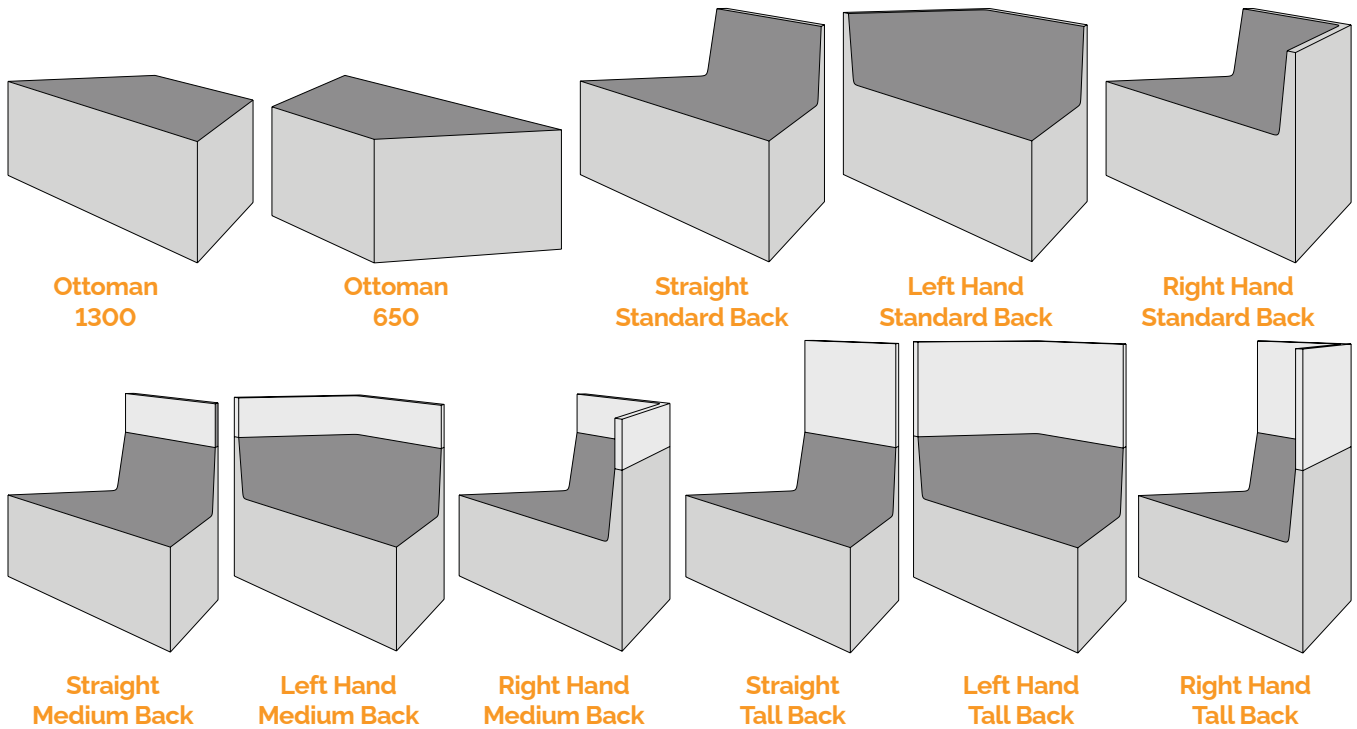

The standout feature of Zen modular lounge lies in its triangular design with rounded edges, creating a sense of harmony and balance. The carefully crafted design not only elevates the aesthetics of any environment but also allows for easy configuration and reconfiguration, giving you the freedom to adapt the seating layout to suit your changing needs.

Zen modular lounge offers a range of modular pieces, including ottomans, straight seats with backrests, left-hand seats with backrests and right-hand seats with backrests. This versatility allows you to create various seating arrangements to accommodate different group sizes and activities.

OPTIONS AVAILABLE

- Ottoman
- Standard backrest (780mm high)
- Medium backrest (1000mm high)
- Tall backrest (1300mm high)

[CLICK ME](#) 

SYDNEY | MELBOURNE | CANBERRA | BRISBANE | DARWIN | PERTH | ADELAIDE | HOBART

Contact us **02 8437 5400** | Directergo.com.au | Sales@directergo.com.au

Zen Modular Lounge

Standard Back Modular Pieces

STANDARD BACK PIECES

Fabric A Fabric B Fabric C

SIZING GUIDE

	OVERALL WIDTH	OVERALL DEPTH	OVERALL HEIGHT	SEAT WIDTH	SEAT DEPTH	SEAT HEIGHT	BACK HEIGHT
• Ottoman 1300	1300mm	650mm	450mm	1300mm	650mm	450mm	0mm
• Ottoman 650	1300mm	650mm	450mm	1300mm	650mm	450mm	0mm
• Straight - Standard	1300mm	650mm	780mm	1300mm	560mm	450mm	330mm
• Left Hand - Standard	1300mm	650mm	780mm	1210mm	560mm	450mm	330mm
• Right Hand - Standard	1300mm	650mm	780mm	1210mm	560mm	450mm	330mm
• Straight - Medium	1300mm	650mm	1000mm	1300mm	560mm	450mm	550mm
• Left Hand - Medium	1300mm	650mm	1000mm	1210mm	560mm	450mm	550mm
• Right Hand - Medium	1300mm	650mm	1000mm	1210mm	560mm	450mm	550mm
• Straight - Tall	1300mm	650mm	1300mm	900mm	560mm	450mm	850mm
• Left Hand - Tall	1300mm	650mm	1300mm	1210mm	560mm	450mm	850mm
• Right Hand - Tall	1300mm	650mm	1300mm	1210mm	560mm	450mm	850mm